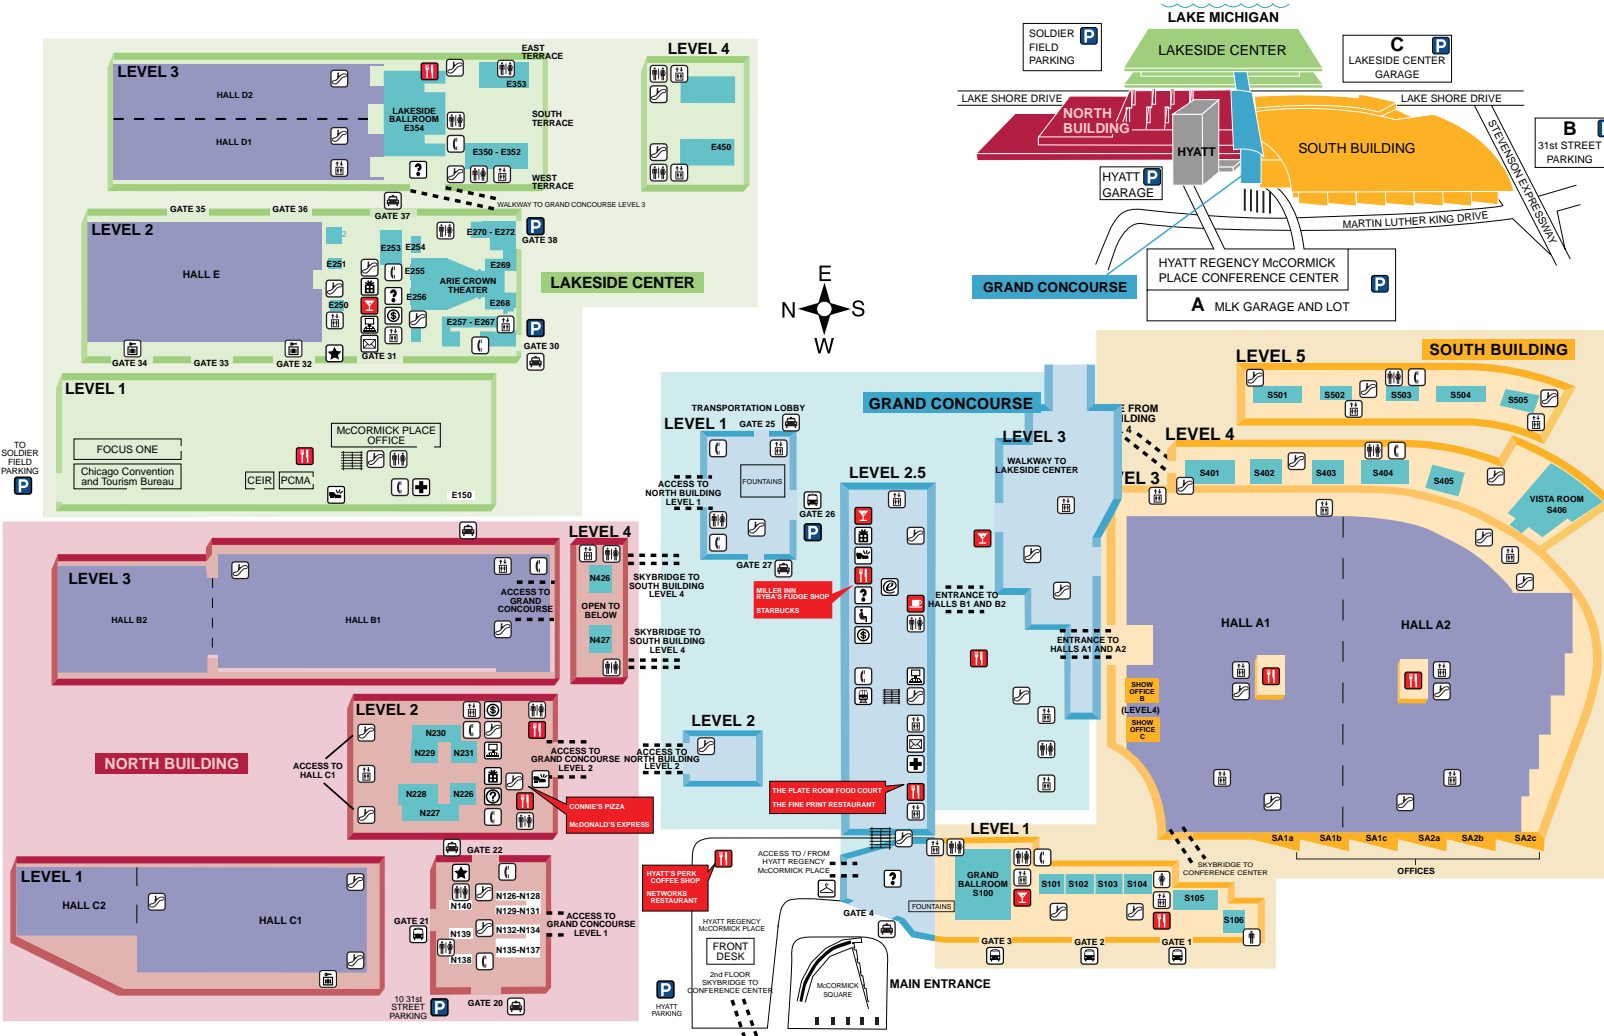

McCormick Place Guest Services Directory

Chicago's McCormick Place is the largest exhibition and meeting facility in North America. Use this directory as an easy locator for restaurants, shopping and guest facilities on each level.

- ATM
- Bar
- Bus
- Business Center
- Coat Check
- Concierge/Information
- Escalator
- First Aid
- Gift Shop
- Internet
- Mailbox
- Metra
- Parking
- Passenger Elevator
- Public Lockers
- Public Telephones
- Relaxation Center
- Restaurant
- Restrooms
- Security
- Shoe Shine
- Starbucks
- Taxi

At McCormick Place, we've made special efforts to accommodate people with disabilities. Throughout our facility you'll find entrances, elevators, telephones, and service that offer the accessibility you require. There is also a guide for people with disabilities available upon request. If you require assistance please call 791-6060.

Exhibit Halls Meeting Rooms

TO SOLDIER FIELD PARKING

10 31st STREET PARKING