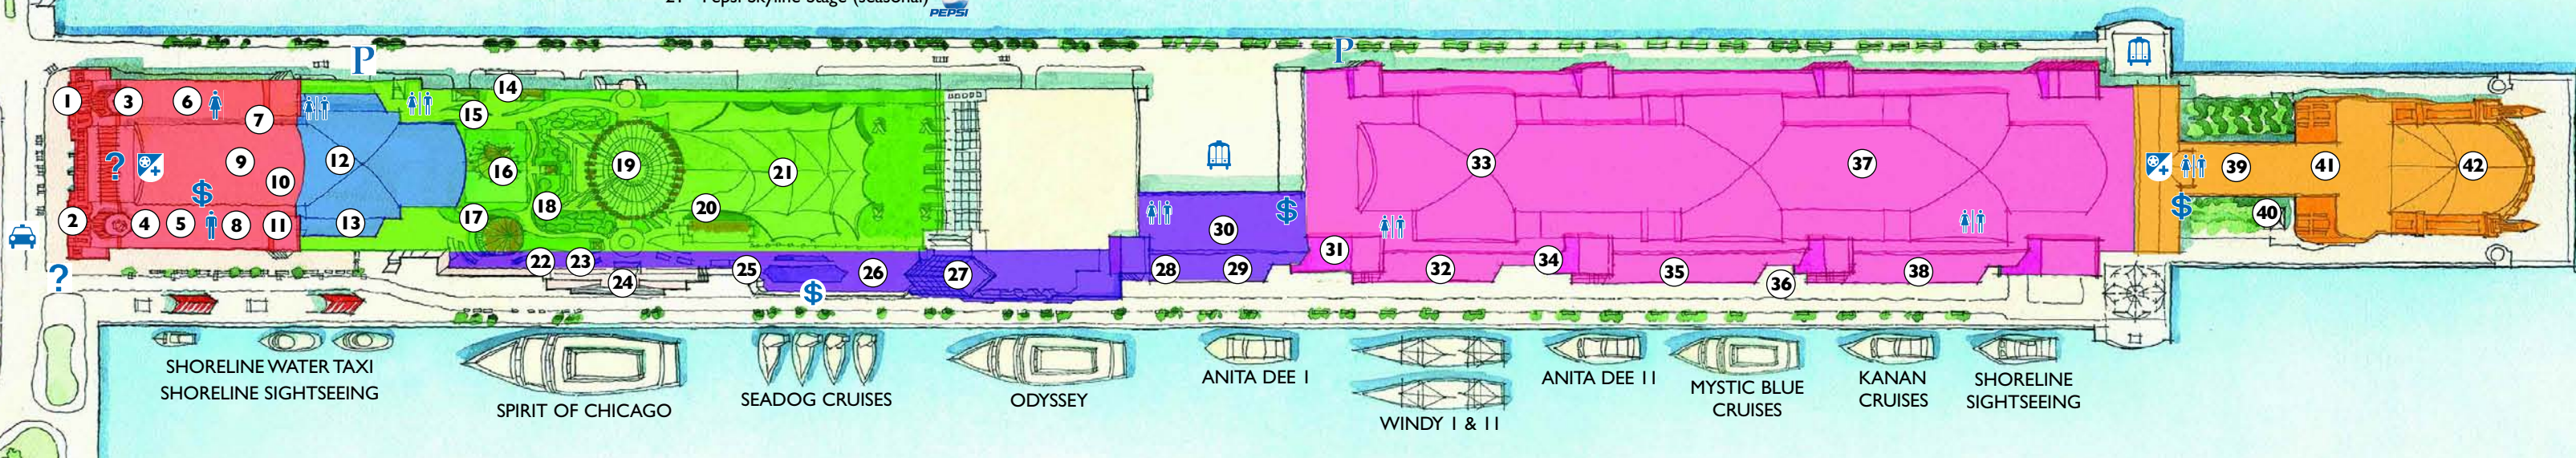

CRYSTAL GARDENS

- 12 - Crystal Gardens
- 13 - Chango Loco Mexican Cantina (seasonal)

NAVY PIER PARK

- 14 - Skytrail Ropes Course (seasonal)
- 15 - The Lighthouse (seasonal)
- 16 - Wave Swinger Swing Ride (seasonal)
- 17 - Carousel (seasonal)
- 18 - The Links at Navy Pier (seasonal)
- 19 - Ferris Wheel
- 20 - Mickey D's at the Wheel (seasonal)
- 21 - Pepsi Skyline Stage (seasonal)

SOUTH ARCADE SHOPS

- 22 - USO
- 23 - Retail Shops
- 24 - Grand Staircase
- 25 - Time Escape 3D Thrill Ride
- 26 - Chicago Shakespeare Theater
- 27 - Haagen Dazs Cafe
- 28 - Amazing Chicago Funhouse Maze
- 29 - Billy Goat Tavern & Grill
- 30 - WBEZ Radio

FESTIVAL HALL & MEETING ROOMS

- 31 - RIVA Restaurant & Cafe
- 32 - Terrace A (Level 2)
- 33, 37 - Exhibition Halls A & B
- 34 - Dock Street Cafe
- 35 - Smith Museum of Stained Glass Windows
- 36 - Dock Street Stage (seasonal)
- 38 - Terrace B (Level 2)

GRAND BALLROOM

- 39 - Lakeview Terrace
- 40 - Navy Pier Beer Garden (seasonal)
- 41 - Roof Top Terrace
- 42 - Grand Ballroom

- SHORELINE WATER TAXI
- SHORELINE SIGHTSEEING
- SPIRIT OF CHICAGO
- SEADOG CRUISES
- ODYSSEY
- ANITA DEE I
- WINDY I & II
- ANITA DEE II
- MYSTIC BLUE CRUISES
- KANAN CRUISES
- SHORELINE SIGHTSEEING